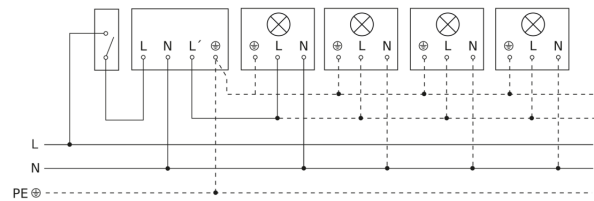

IS 2180 ECO

white
 EAN 4007841 034696
 Article number 034696

Detection Zone

Possible mounting height: 1,80 m - 4,00 m
 Orange: radial
 Black: tangential

Dimension Drawing

Light without neutral conductor

Light with neutral conductor

Connection using two-circuit switch for manual and automatic operation

Connection of 4-fold push-button coupler to DALI2 APC