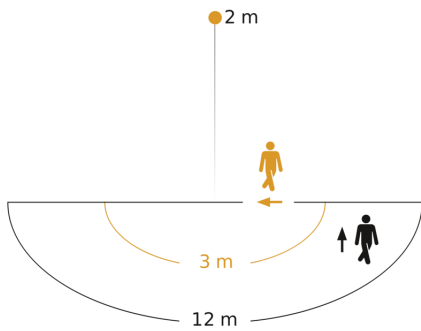

IS 2180 ECO

white
EAN 4007841 034696
Article number 034696

Detection Zone