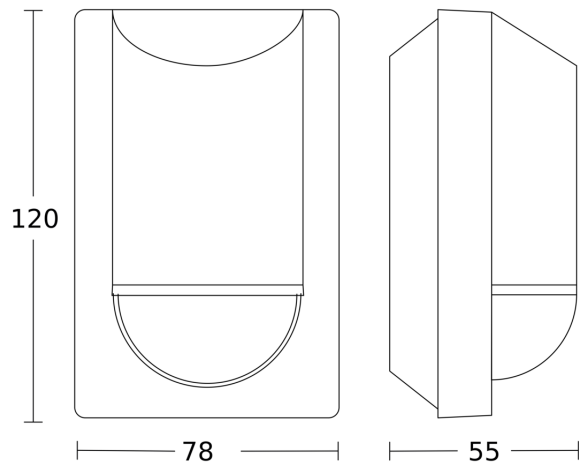

Technical specifications

Dimensions (L x W x H)	55 x 78 x 120 mm	LED lamps > 8 W	350 W
Manufacturer's Warranty	5 years	Capacitive load in µF	132 µF
Settings via	Potentiometers	Technology, sensors	passive infrared, Light sensor
With remote control	No	Mounting height	1,8 – 4 m
Version	white	Mounting height max.	4,00 m
PU1, EAN	4007841034696	Optimum mounting height	2 m
Type	Motion detectors	Detection angle	180 °
Application, place	Outdoors	Angle of aperture	90 °
Application, room	outdoors, front door, all round the building, terrace / balcony, courtyard & driveway	Sneak-by guard	Yes
Colour	white	Capability of masking out individual segments	Yes
Colour, RAL	9010	Electronic scalability	No
Includes corner wall mount	No	Mechanical scalability	No
Installation site	wall, corner	Reach, radial	r = 1.5 m (4 m ²) / r = 3 m (14 m ²)
Installation	Surface wiring, Wall, corner	Reach, tangential	r = 5 m (39 m ²) / r = 12 m (226 m ²)
IP-rating	IP54	Switching zones	504 switching zones
		Twilight setting	2 – 2000 lx

IS 2180 ECO

white
 EAN 4007841 034696
 Article number 034696

Detection Zone

Possible mounting height: 1,80 m - 4,00 m
 Orange: radial
 Black: tangential

Dimension Drawing

Light without neutral conductor

Light with neutral conductor