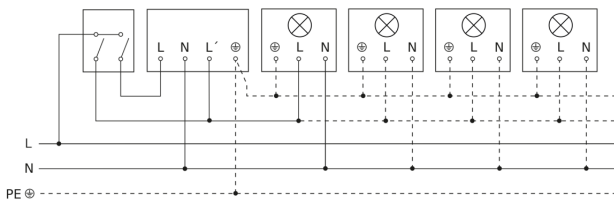

IS 2180 ECO

white
 EAN 4007841 034696
 Article number 034696

Detection Zone

Possible mounting height: 1,80 m - 4,00 m
 Orange: radial
 Black: tangential

Dimension Drawing

Light without neutral conductor

Light with neutral conductor

Connection using two-circuit switch for manual and automatic operation

Connection of 4-fold push-button coupler to DALI2 APC