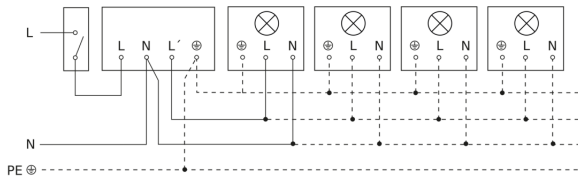

IS 2180 ECO

white
 EAN 4007841 034696
 Article number 034696

Detection Zone

Possible mounting height: 1,80 m - 4,00 m
 Orange: radial
 Black: tangential

Dimension Drawing

Light without neutral conductor

Light with neutral conductor

Connection using two-circuit switch for manual and automatic operation

Connection of 4-fold push-button coupler to DALI2 APC